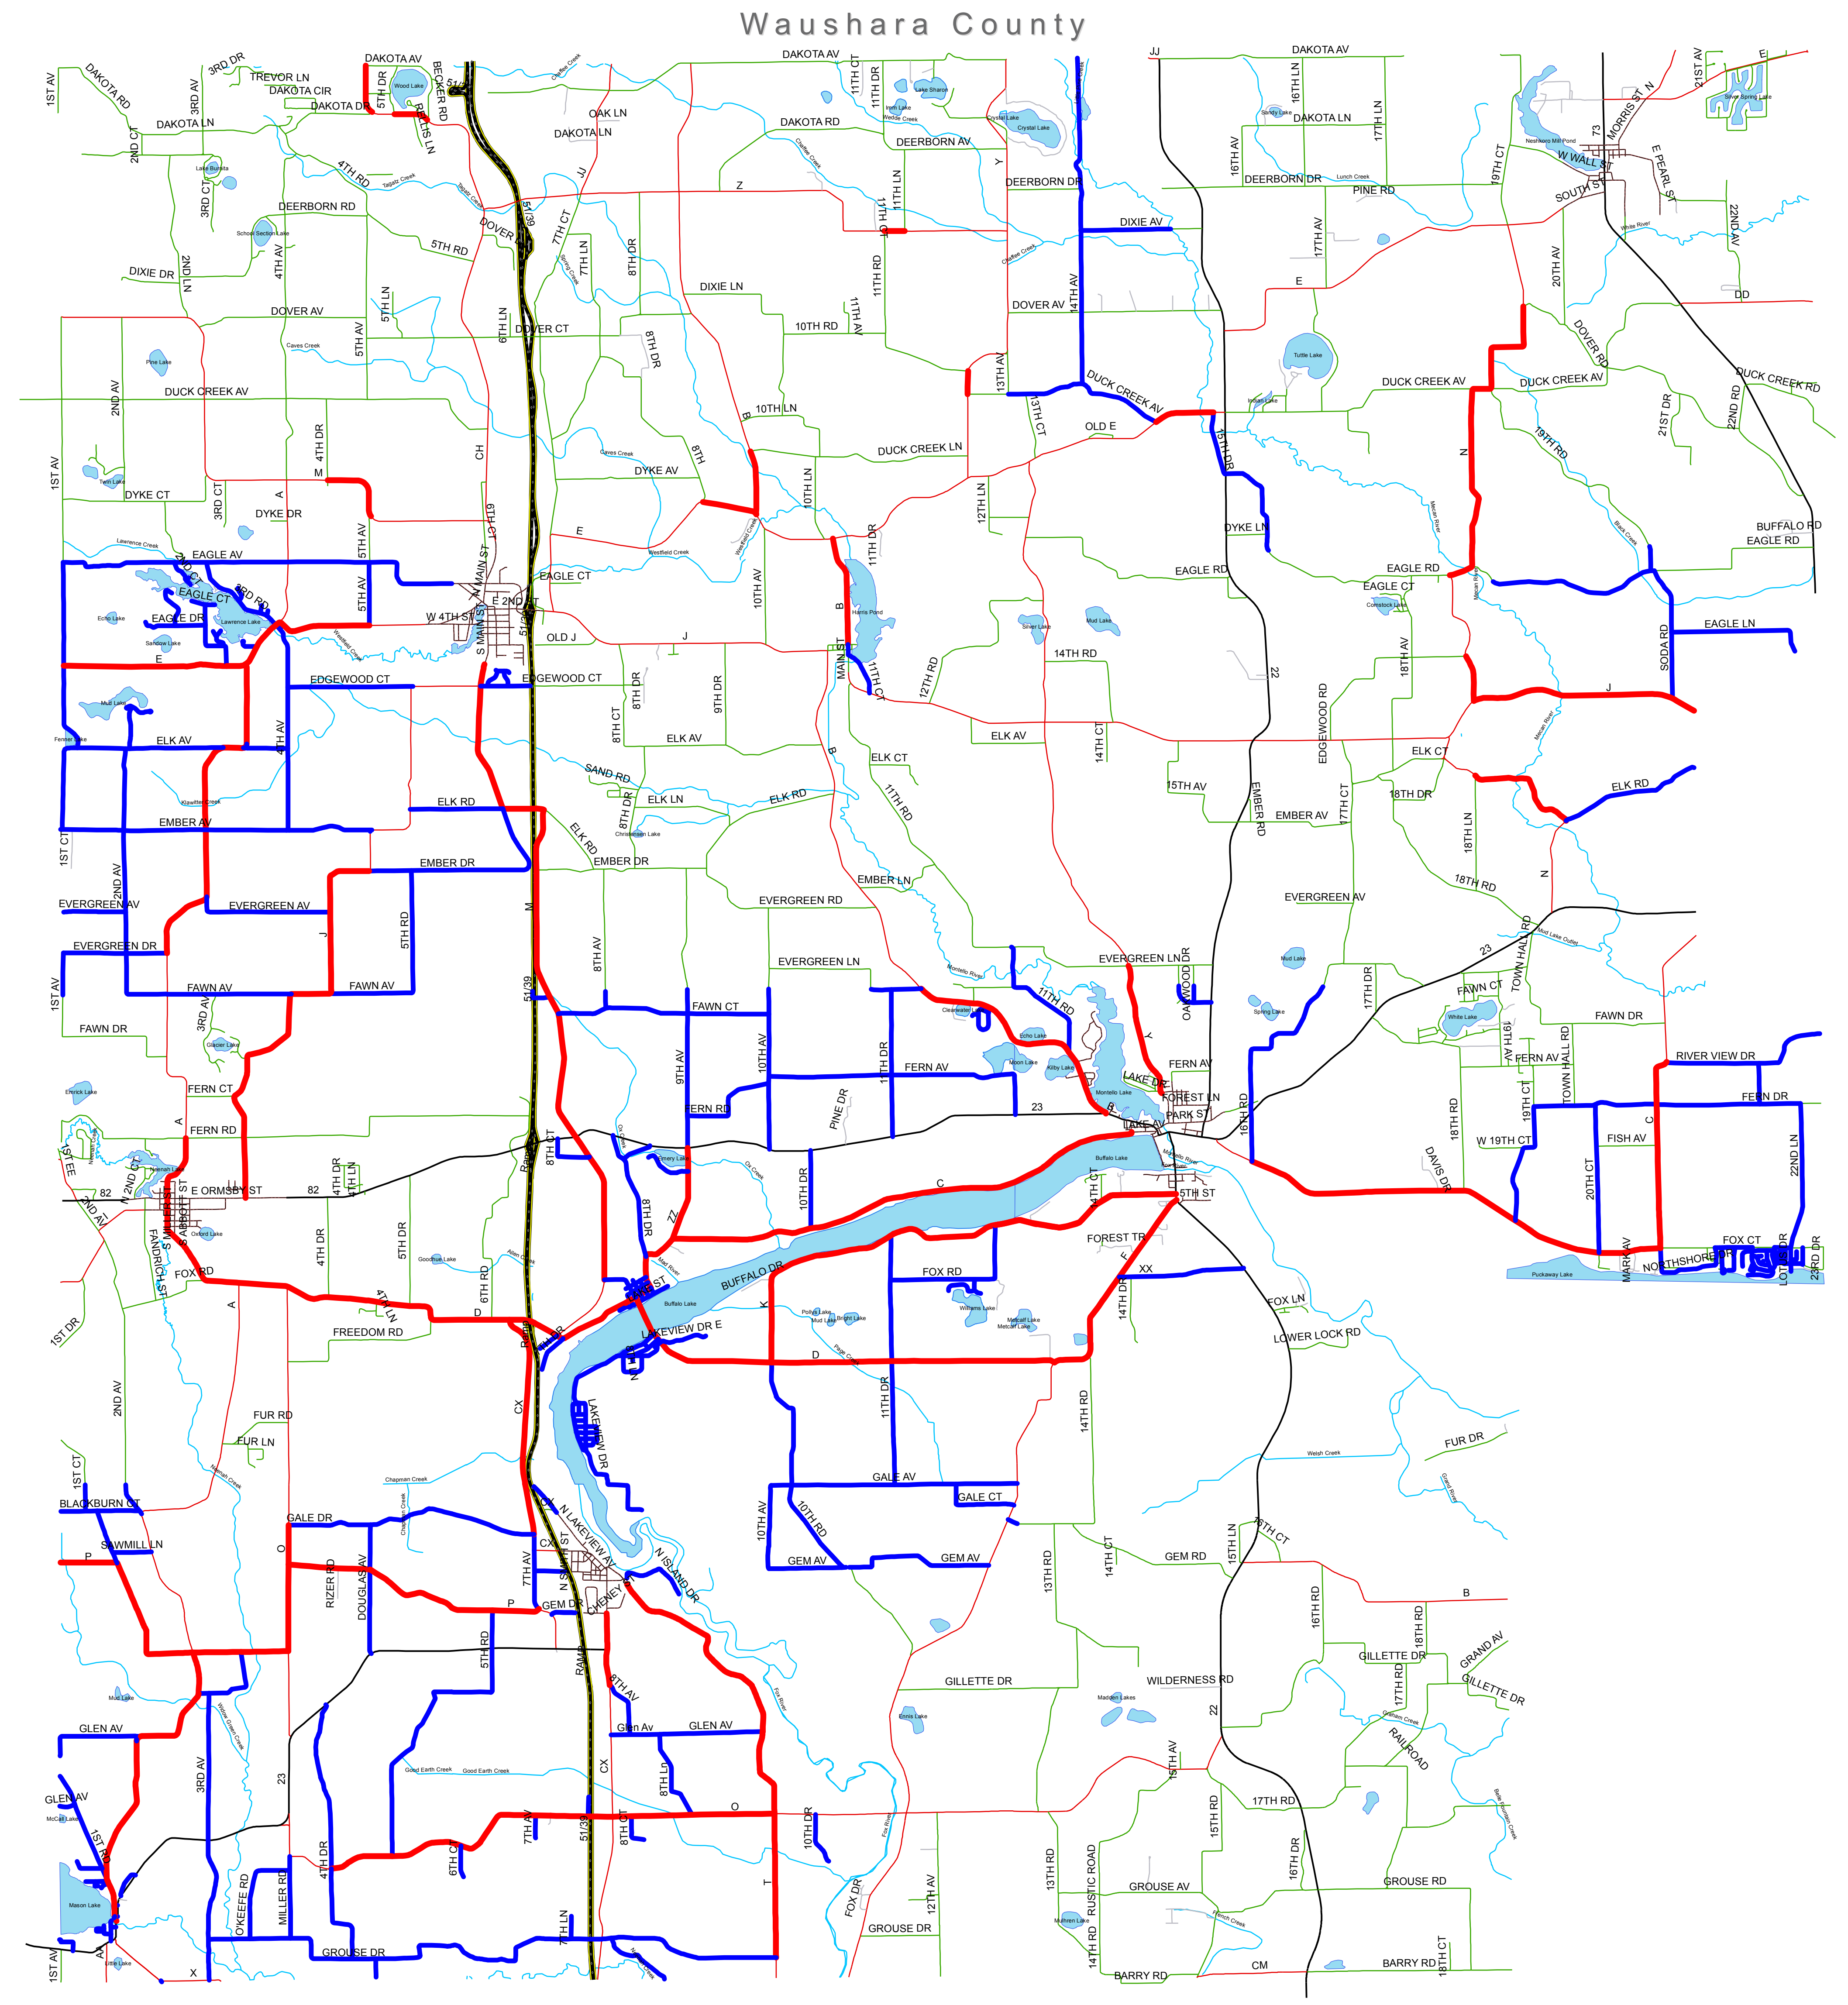

# Marquette County County ATV Routes

Adams County

Green Lake County

- Legend**
- County Route
  - Town Route
  - CITY
  - COUNTY
  - INTERSTATE
  - PRIVATE
  - STATE
  - TOWN
  - US
  - VILLAGE
  - Lakes
  - Rivers