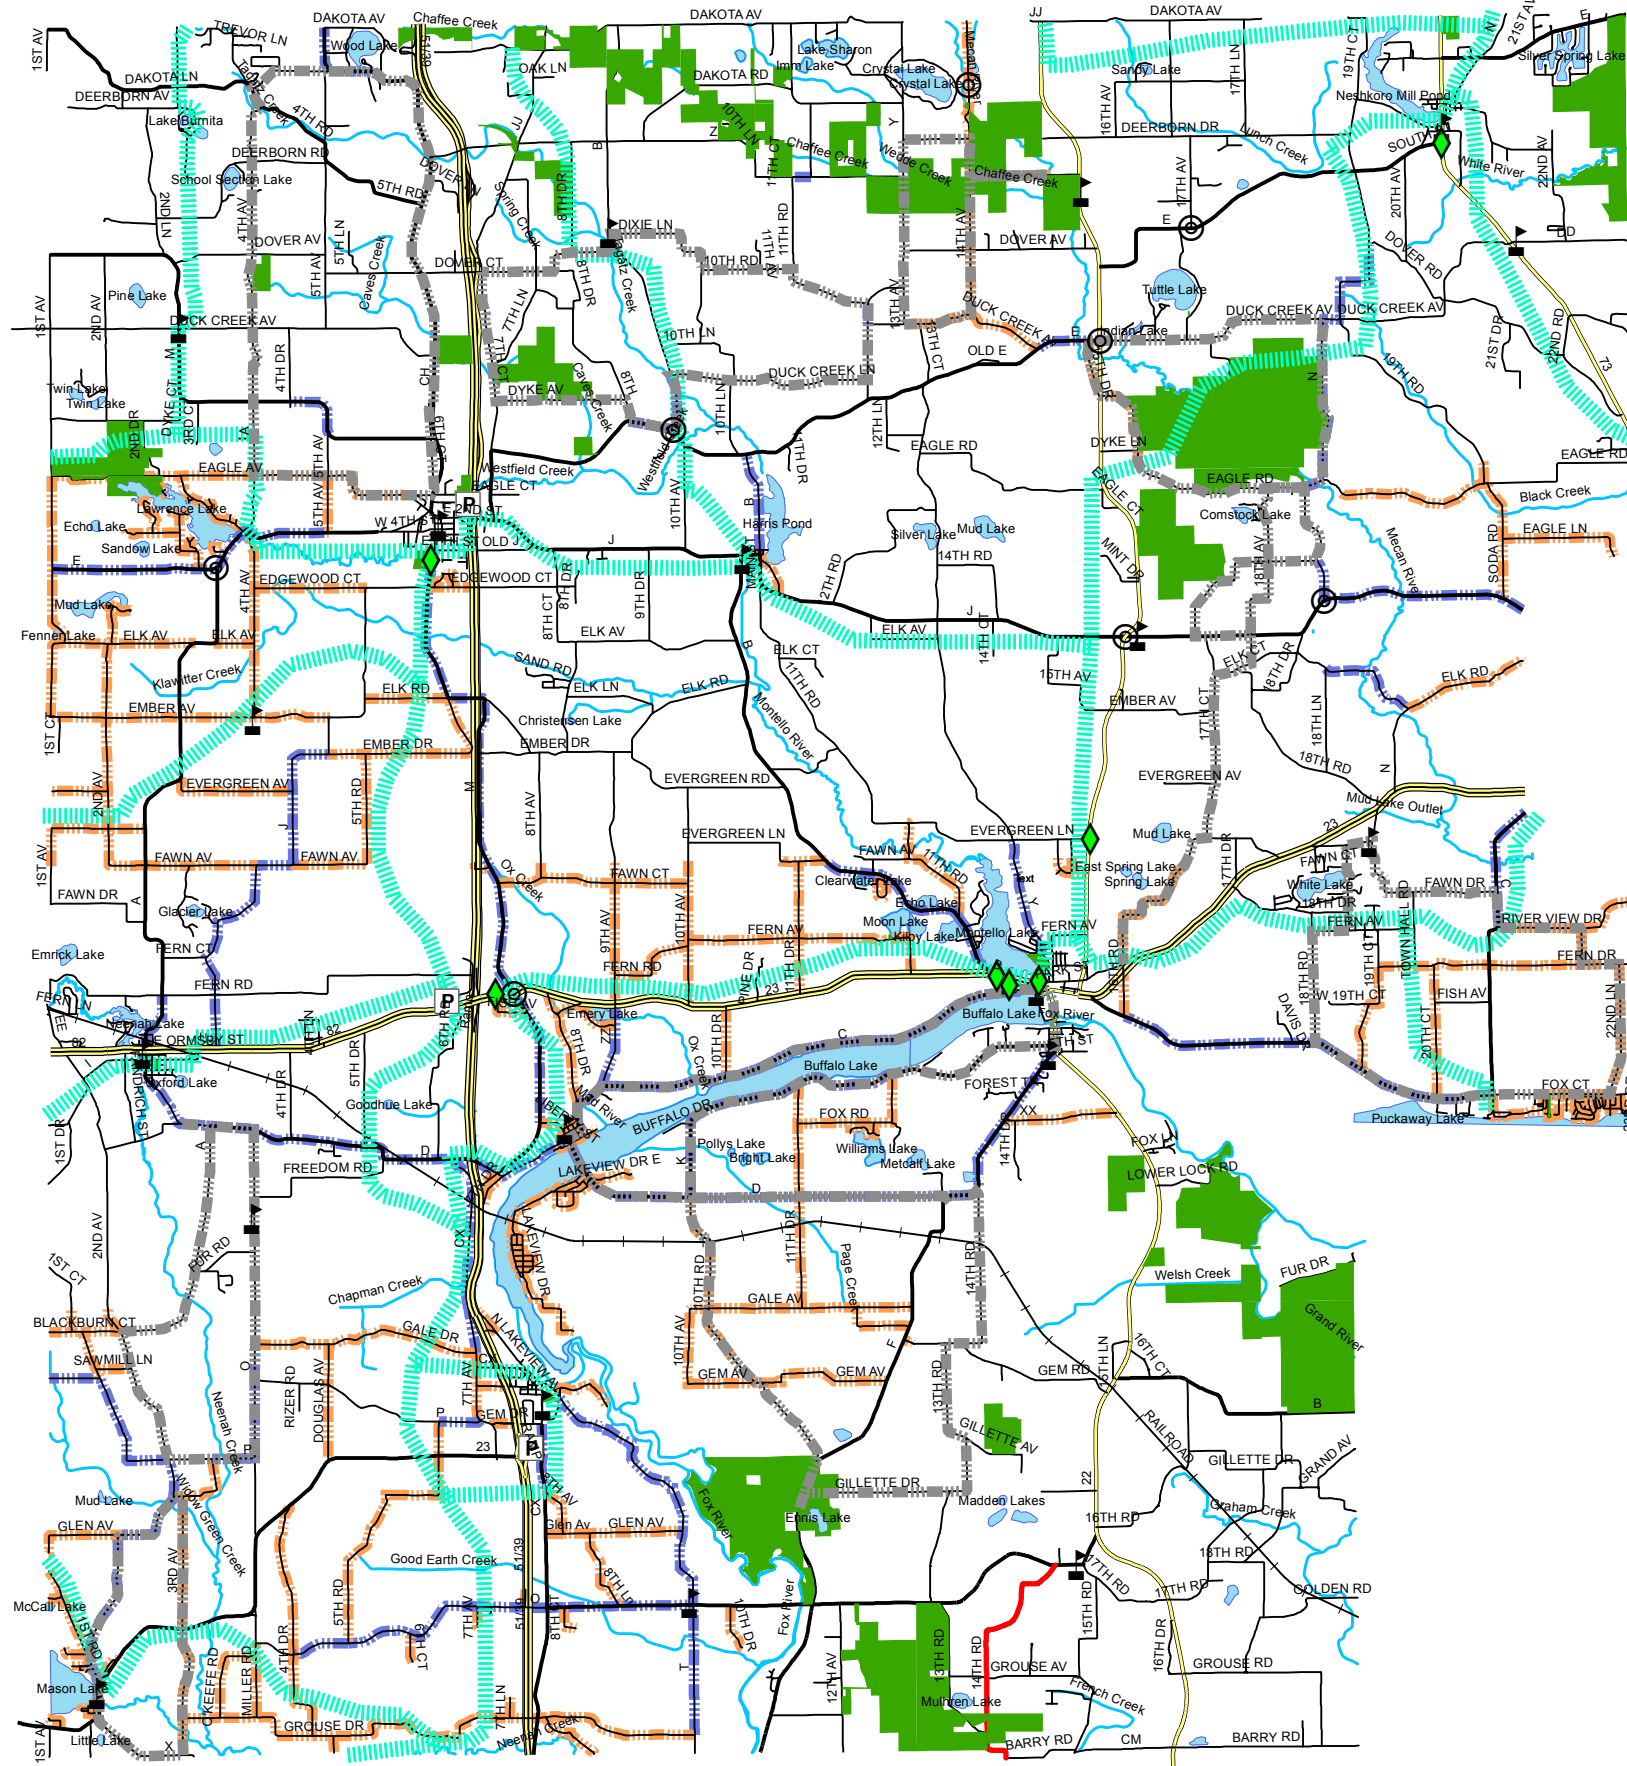

Adams County

Green Lake County

Columbia County

### Planned Transportation and Community Facilities Map

- Town/Village/City Halls
- Marquette County Facility
- Recommended Park and Ride Facility
- Recommended Intersection Improvement Studies
- Bike Trail
- Snowmobile Trail
- County ATV Route
- Town ATV Route
- Town Road
- Minor Collector Road
- Rustic Road
- Major Collector Road
- Minor Arterial Road
- Principal Arterial Road
- Railroad
- Lakes
- Rivers