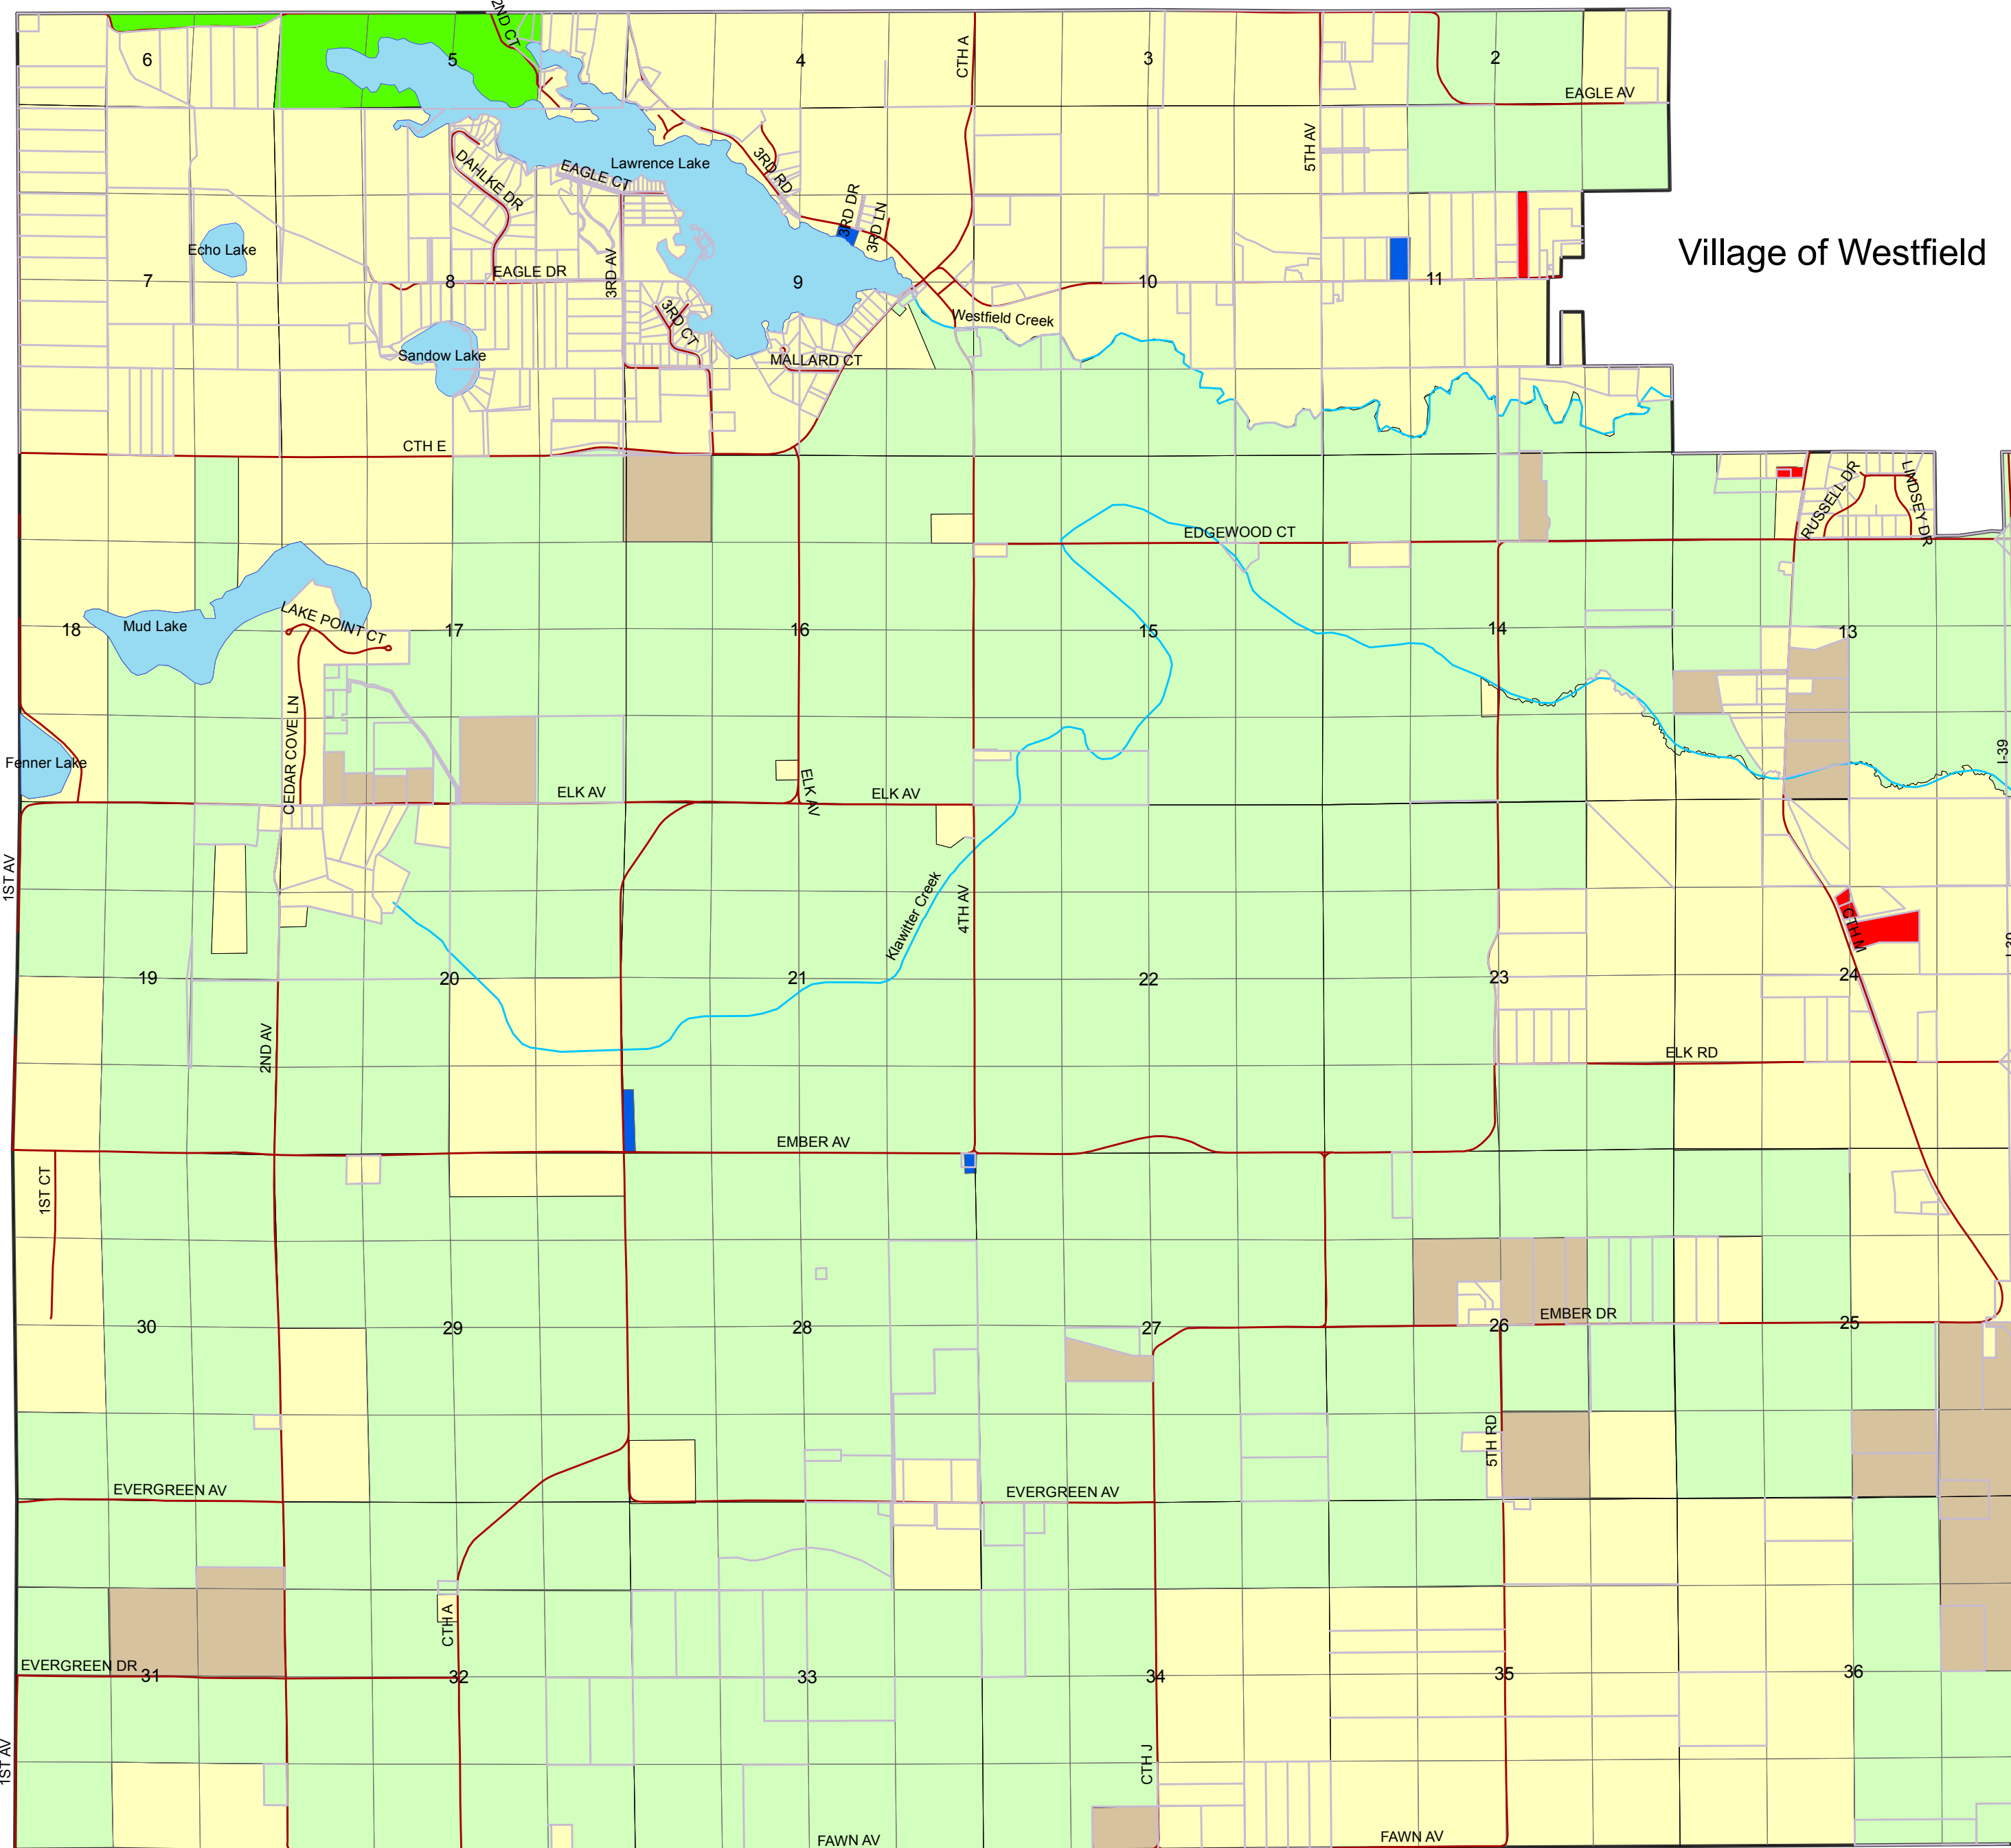

Town of Springfield

Village of Westfield

Planned Land Use &
Farmland Preservation
Plan Map for the
Town of Westfield

-  Farmland Preservation Area
-  Rural Lands
-  Public Open Space
-  Single Family Residential - Rural
-  Single Family Residential - Sewered
-  Two Family Residential
-  Planned Neighborhood
-  Mixed Residential
-  Commercial Recreation
-  Neighborhood Business
-  General Business
-  Downtown
-  General Industrial
-  Institutional
-  Extraction
-  Well Setback Area from Landfill
-  Potential Recreation Expansion Area
-  Lakes & Ponds
-  Rivers & Streams
-  Roads
-  Parcel Boundaries
-  Municipal Boundary
-  Section Lines

Town of Oxford

Town of Harris

Adams County