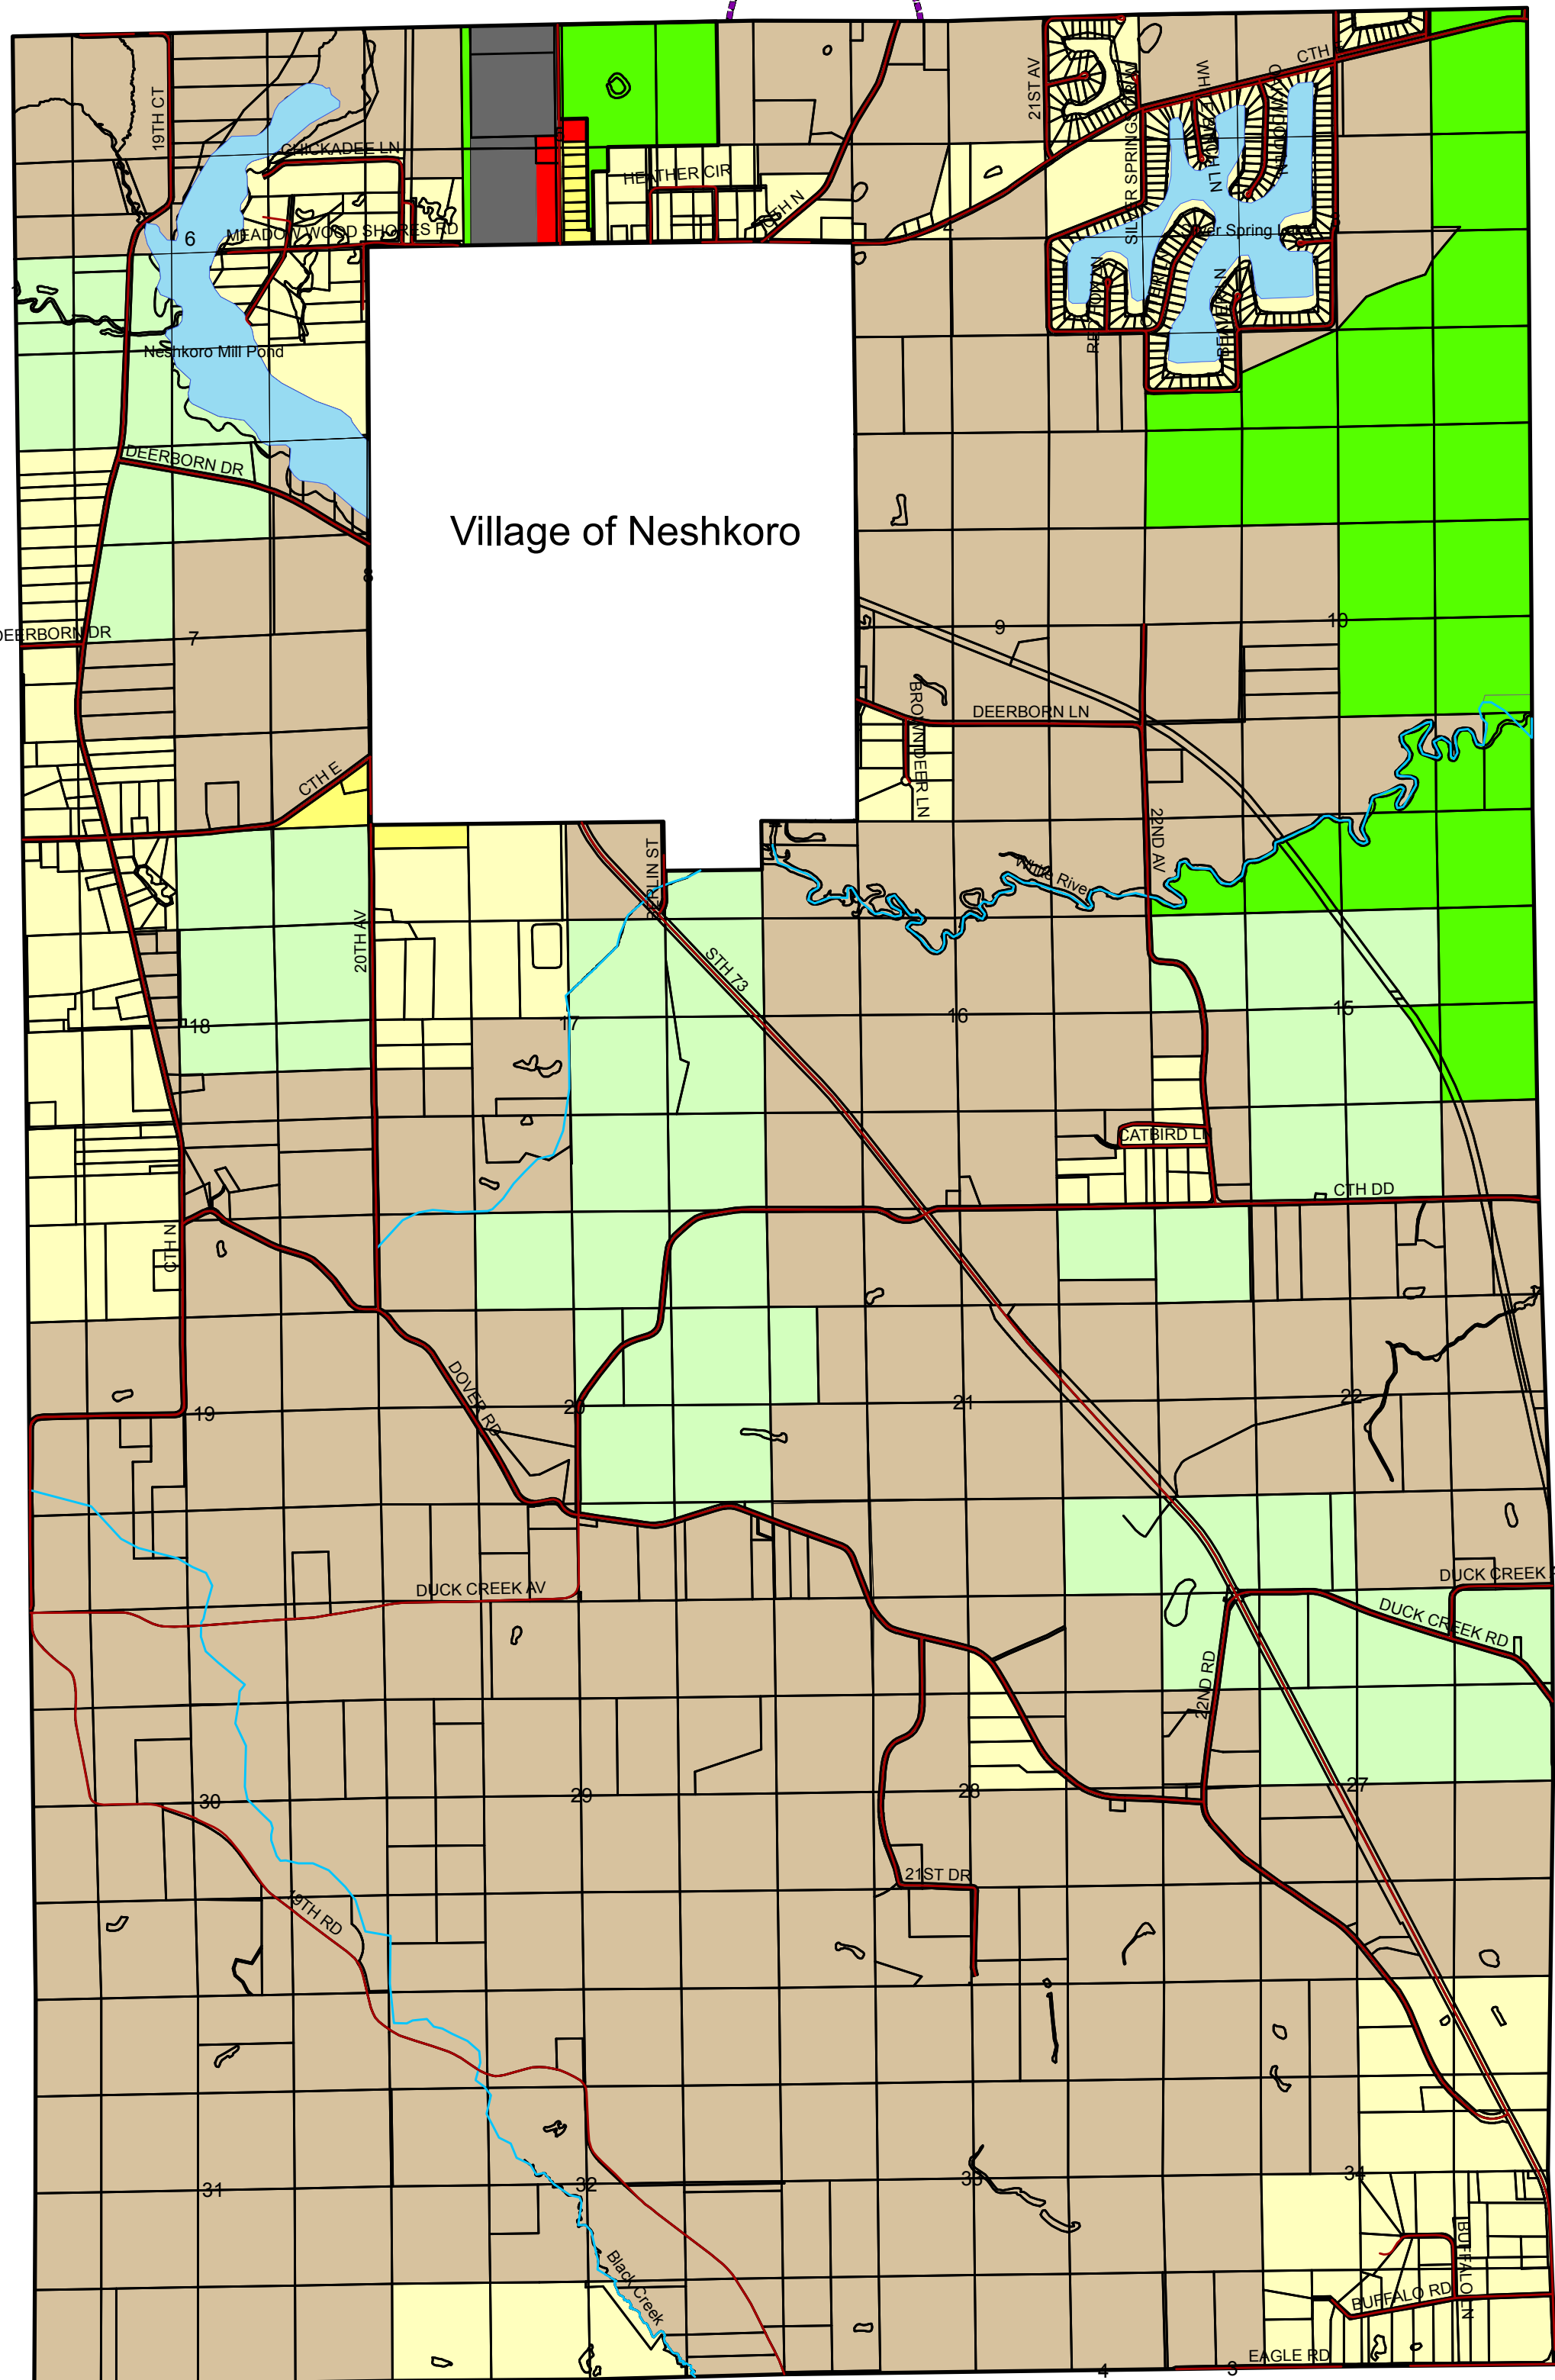

Town of Crystal Lake

Green Lake County

Village of Neshkoro

Planned Land Use & Farmland Preservation Map for the Town of Neshkoro

- Farmland Preservation Area
- Rural Lands
- Public Open Space
- Single Family Residential - Rural
- Single Family Residential - Sewered
- Two Family Residential
- Planned Neighborhood
- Mixed Residential
- Commercial Recreation
- Neighborhood Business
- General Business
- Downtown
- General Industrial
- Institutional
- Extraction
- Well Setback Area From Landfill
- Potential Recreation Expansion Area
- Lakes & Ponds
- Rivers & Streams
- Roads
- Parcel Boundaries
- Municipal Boundary
- Section Lines

Town of Mecan