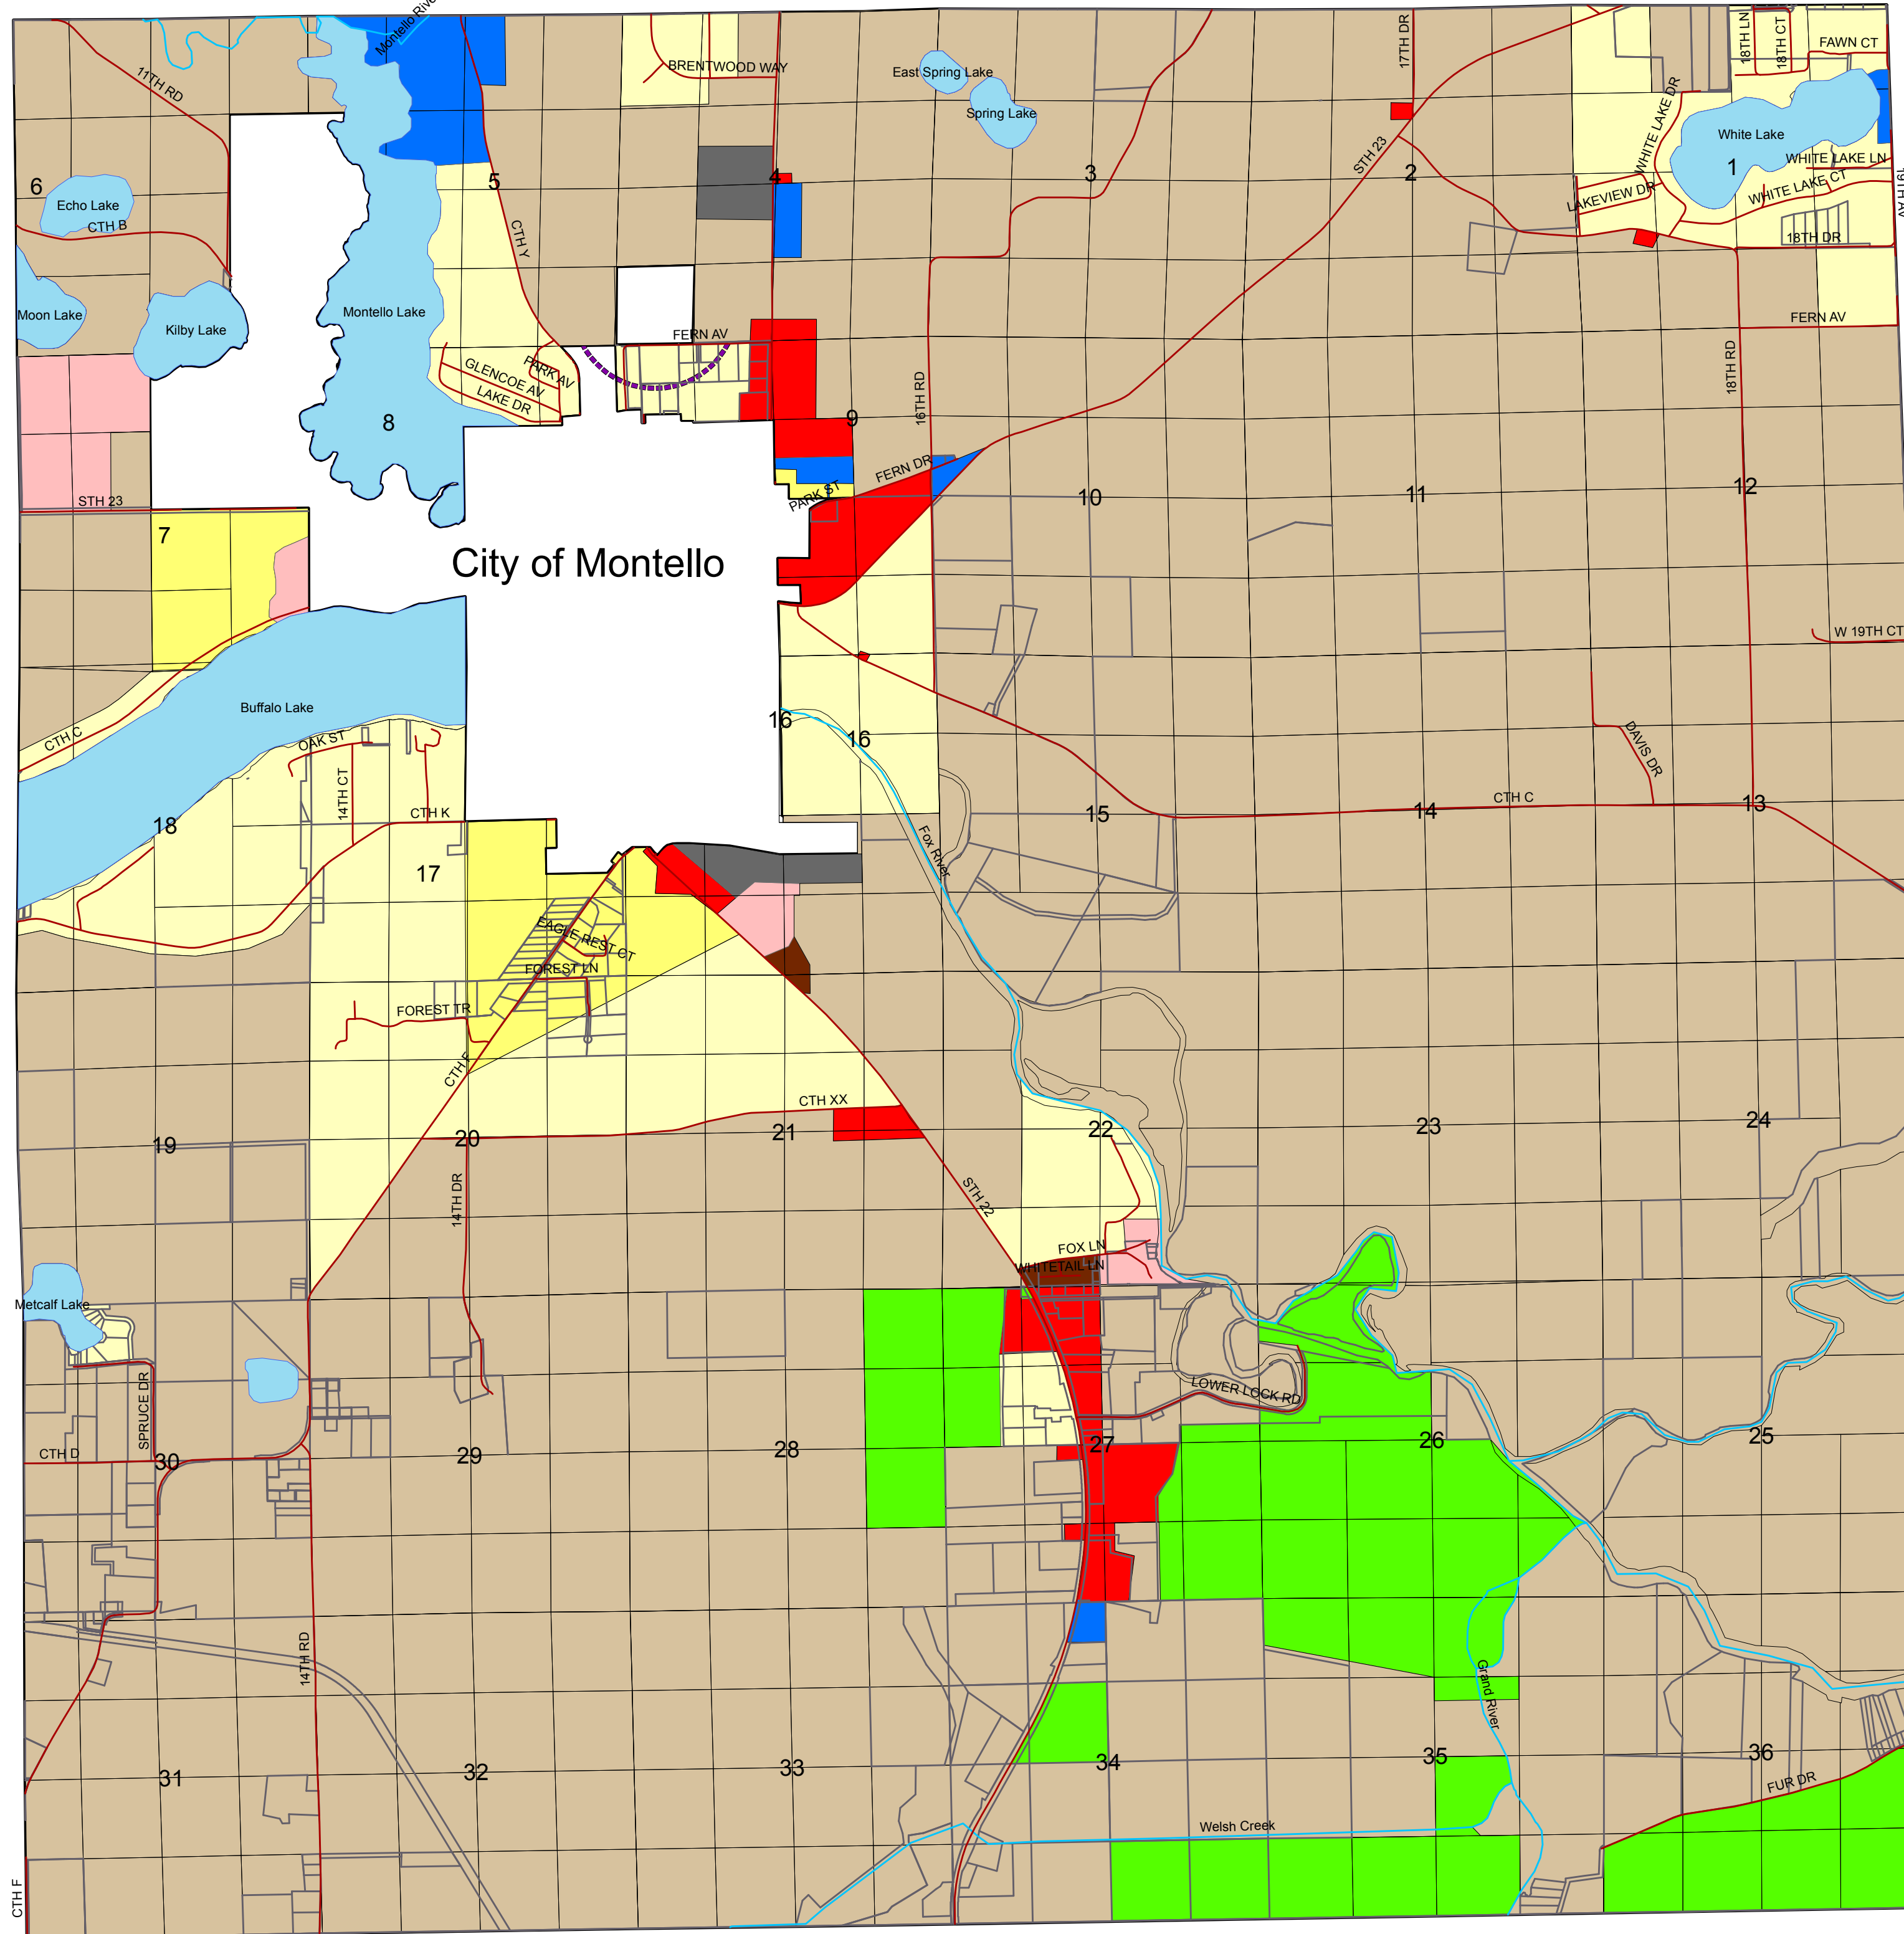

Town of Shields

Marquette County Comprehensive Plan

Planned Land Use Map for the Town of Montello

Town of Packawakee

Town of Mecan

- Farmland Preservation Area
- Rural Lands
- Public Open Space
- Single Family Residential - Rural
- Single Family Residential - Sewered
- Two Family Residential
- Planned Neighborhood
- Mixed Residential
- Commercial Recreation
- Neighborhood Business
- General Business
- Downtown
- General Industrial
- Institutional
- Extraction
- Well Setback Area from Landfill
- Potential Recreation Expansion Area
- Lakes & Ponds
- Rivers & Streams
- Roads
- Parcel Boundaries
- Municipal Boundary
- Section Lines

Town of Buffalo